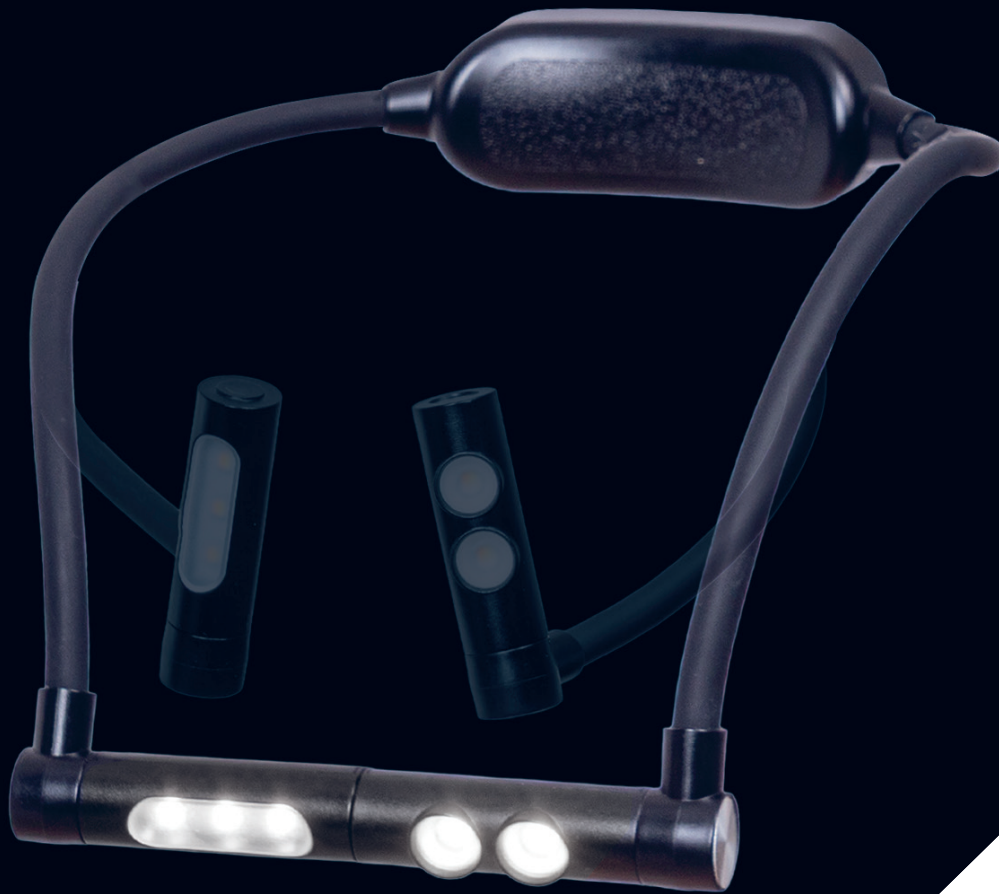

DuoNeck Go™

D95001

PORTABLE NECK LIGHT

Fact Sheet

A portable neck light with twin adjustable lamp heads that ensure bright, even task lighting between two light modes – floodlight and spotlight. Switch between 3 colour temperatures and a memory dimming function that retains your light settings. Our flexible design and a U-shaped neck rest promotes optimum comfort for longer periods, and also boasts a long-lasting battery life of up to 8 hours on the brightest setting.

2 adjustable lamp heads

400 Lux at 30cm (12")

Floodlight & focused beam

LIGHT QUALITY

ERGONOMICS

DESIGN

DuoNeck Go

D95001

PORTABLE NECK LIGHT

FEATURES

- 2 independently adjustable lamp heads with rotation capability of 270° and a magnetic clip design for increased stability
- Choose from alternative light modes – broad floodlight for coverage and spotlight for detailed tasks
- 3 colour temperatures - Daylight, Cool Light, and Warm Light options
- Stepless dimming with memory function - fully adjustable brightness and retains last used settings
- Flexible & ergonomic U-shape design for comfortable prolonged use
- Portable, hands-free convenience allows versatile usage for reading, task, or hobby lighting
- Rechargeable & long-lasting battery – up to 8 hours battery life on brightest setting, (up to 100 hours on lowest), and fully charged in 3.5 hours
- USB-C cable included for fast, convenient charging

SPECIFICATIONS

Product information

Weight	0.15kg
Colour	Black

Light output

Light source	LED
Lumens	85 lm
Lux at 30cm	400
Colour temperature	6,000K / 4,000K / 2,700K
CRI	95+
Energy consumption	1.3W

Packaging information