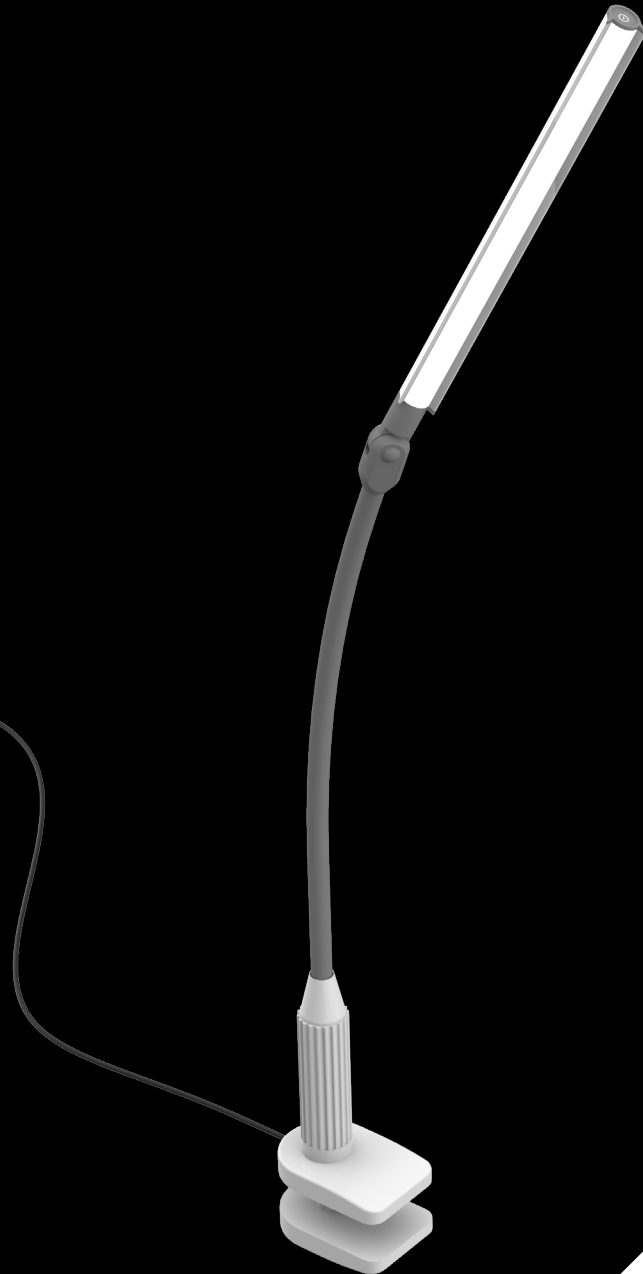

UnoProTM

CLAMP

DN1440

Fact Sheet

See every shade and tone true to colour, as if in natural daylight with the UnoPro Clamp. Position the lamp accurately with the flexible arm and easily attach and adjust the clamp to fit your desk or surface. Sleek and aesthetically pleasing, this lightweight lamp can be adjusted to any task with its 4 brightness settings.

LIGHT QUALITY

ERGONOMICS

DESIGN

daylightcompany.com

LED 6,000K daylight

1,150 Lux at 30cm

4 brightness levels

UnoProTM

CLAMP

DN1440

FEATURES

- Bright, flexible and easy to operate task lamp
- High quality daylight LEDs and 95+ CRI so you can see detail and colours accurately
- Anti-glare shade with touch switch dimmer and 4 brightness levels
- Pivoting head joint and soft touch flexible arm directs light where you need it
- Ideal for sewing, reading, crafts, beauty treatments, and everyday tasks

SPECIFICATIONS

Product information

Weight	0.4kg
Colour	White
Cable length	1.5m

Light output

Light source	LED
Lux at 30cm (12")	1,150
Colour temperature	6,000K
CRI	95+
Energy consumption	8W

Packaging information