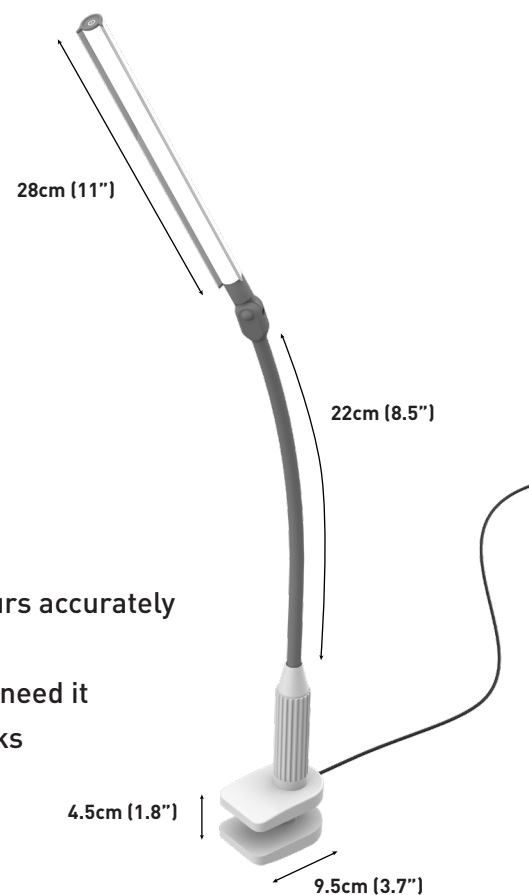

UnoProTM

CLAMP

DN1440

Fact Sheet

See every shade and tone true to colour, as if in natural daylight with the UnoPro Clamp. Position the lamp accurately with the flexible arm and easily attach and adjust the clamp to fit your desk or surface. Sleek and aesthetically pleasing, this lightweight lamp can be adjusted to any task with its 4 brightness settings.

LIGHT QUALITY

ERGONOMICS

DESIGN

daylightcompany.com

LED 6,000K daylight

1,150 Lux at 30cm

4 brightness levels

UnoProTM

CLAMP

DN1440

FEATURES

- Bright, flexible and easy to operate task lamp
- High quality daylight LEDs and 95+ CRI so you can see detail and colours accurately
- Anti-glare shade with touch switch dimmer and 4 brightness levels
- Pivoting head joint and soft touch flexible arm directs light where you need it
- Ideal for sewing, reading, crafts, beauty treatments, and everyday tasks

SPECIFICATIONS

Product information

Weight	0.4kg
Colour	White
Cable length	1.5m

Light output

Light source	LED
Lux at 30cm (12")	1,150
Colour temperature	6,000K
CRI	95+
Energy consumption	8W

Packaging information