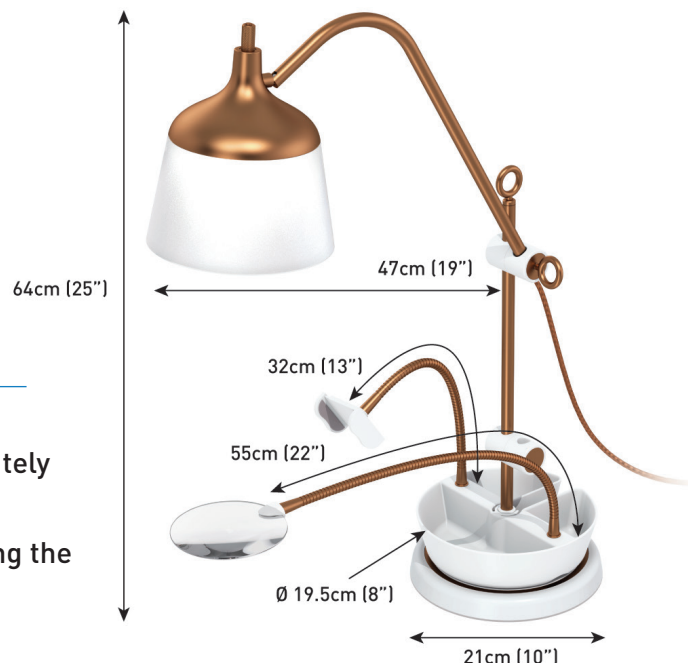

Adjustable brightness combined with a premium quality magnifying lens, convenient smartphone holder and practical storage tray elevate your crafting experience to new heights. Craft seamlessly throughout the day and night, free from the discomfort of eye strain.

2,600 lux at 30cm

95+ CRI

6,000K Daylight

LIGHT QUALITY

ERGONOMICS

DESIGN

daylightcompany.com

Anita™

TABLE LAMP

D21058

FEATURES

- Daylight 6,000K LEDs with 95+ CRI to see colours accurately at any time of day or night
- Exceptional brightness (2,600 Lux) easily adjustable using the continuous dimmer switch
- Illuminated shade for soft ambient light
- 3 colour changing with long press switch: daylight, cool light and warm light
- Extendable arm for longer reach
- 2-way rotating shade for perfect light positioning
- 3 unique accessories including clip-on tray, flex arm magnifying lens and phone clamp
- Braided anti-tangle cable

SPECIFICATIONS

Product information

Weight	3.6kg
Colour	Copper / White
Cable length	2.5m

Light output

Light source	LED
Lumens	800
Lux at 30cm	2,600
Colour temperature	6,000K / 4,000K / 2,700K
CRI	95+
Energy consumption	11.5W