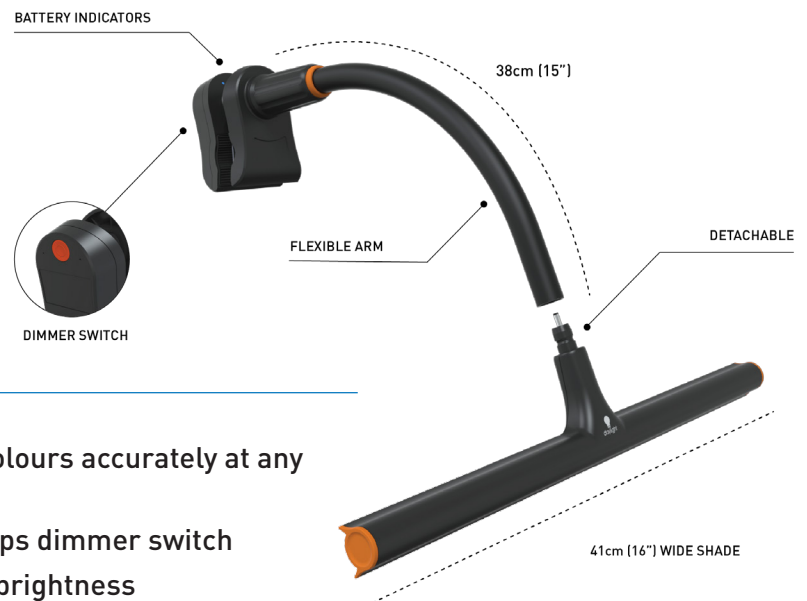

Need light in your art class? Now you can with the internal battery allowing up to 4 hours of continuous and consistent brightness. Easel Lamp Go™ - the perfect painting companion.

---

1,000 lux at 30cm

## FEATURES

- Daylight 6,000K LEDs with 95+ CRI to see colours accurately at any time of day or night
- Easily adjustable brightness using the 3 steps dimmer switch
- Up to 4 hours of consistent and continuous brightness
- Rechargeable with any USB power source or power bank - 3m (118") long USB cable included
- Flexible arm to position shade and light spread exactly where you need it
- Adjustable clamp to fit any easel
- Premium quality LEDs last the life of the product – they never need replacing. No lightbulb needed.
- Soft travel bag included

### Product information

Weight	0.6kg
Colour	Black/ Orange
Cable length	3m
Maximum Clamp Opening Width	4.5cm