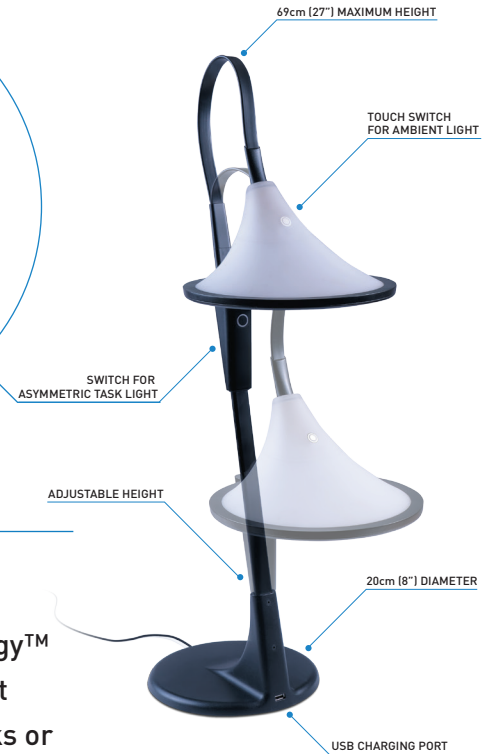

Cometa™

TABLE LAMP

Fact Sheet

Cometa is a table light unlike any other. This elegant and contemporary lamp emits a focused task light as well as a warm ambient light. The task light utilises our innovative Ray Technology™ which enables light to be directed forward without angling the lamp so you can read, work or hobby without disturbing anyone else in the room. Choose from 2 colour temperatures when using the task light - daylight (6,000K) and warm light (2,700K) - and add ambience to your room with the soft glow from the illuminating shade. The adjustable shade height, variable brightness, USB charging port and a Colour Rendering Index of over 95 make the Cometa a truly beautiful, versatile and highly functional lamp.

Ray Technology™
asymmetric task light

2 colour temperatures

Relaxing ambient light

LIGHT QUALITY

ERGONOMICS

DESIGN

daylightcompany.com

CometaTM

TABLE LAMP

D35651

FEATURES

- Elegant and contemporary task lamp with ambient light
- Eliminate glare and prevent shadows with our innovative Ray TechnologyTM
- Choose from 2 colour temperatures when using the task light - daylight (6,000K) and warm light (2,700K) - perfect for reading and detailed tasks or enjoying a softer spotlight
- Add ambience to your room with the soft glow from the illuminating shade independently or in combination with the task light
- Adjustable shade height so you can adapt the illuminated area to the task at hand
- Built-in USB port enables convenient charging of your phone and other devices
- Variable brightness for the perfect light intensity
- Daylight LEDs with 95+ CRI enable you to see colours perfectly at any time of day or night

SPECIFICATIONS

Product information

Weight	2kg
Colour	Black
Cable length	3m

Light output

Light source	LED
Lumens	800
Lux at 30cm	7,000
Colour temperature	6,000K / 2,700K
CRI	95+
Energy consumption	22W

Packaging information