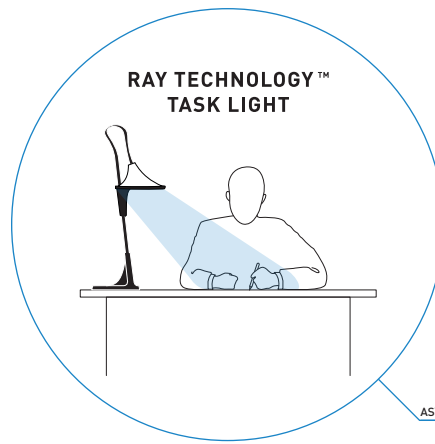

Cometa™

TABLE LAMP

Fact Sheet

Cometa is a table light unlike any other. This elegant and contemporary lamp emits a focused task light as well as a warm ambient light. The task light utilises our innovative Ray Technology™ which enables light to be directed forward without angling the lamp so you can read, work or hobby without disturbing anyone else in the room. Choose from 2 colour temperatures when using the task light - daylight (6,000K) and warm light (2,700K) - and add ambience to your room with the soft glow from the illuminating shade. The adjustable shade height, variable brightness, USB charging port and a Colour Rendering Index of over 95 make the Cometa a truly beautiful, versatile and highly functional lamp.

Ray Technology™
asymmetric task light

2 colour temperatures

Relaxing ambient light

LIGHT QUALITY

ERGONOMICS

DESIGN

daylightcompany.com

CometaTM

TABLE LAMP

D35651

FEATURES

- Elegant and contemporary task lamp with ambient light
- Eliminate glare and prevent shadows with our innovative Ray TechnologyTM
- Choose from 2 colour temperatures when using the task light - daylight (6,000K) and warm light (2,700K) - perfect for reading and detailed tasks or enjoying a softer spotlight
- Add ambience to your room with the soft glow from the illuminating shade independently or in combination with the task light
- Adjustable shade height so you can adapt the illuminated area to the task at hand
- Built-in USB port enables convenient charging of your phone and other devices
- Variable brightness for the perfect light intensity
- Daylight LEDs with 95+ CRI enable you to see colours perfectly at any time of day or night