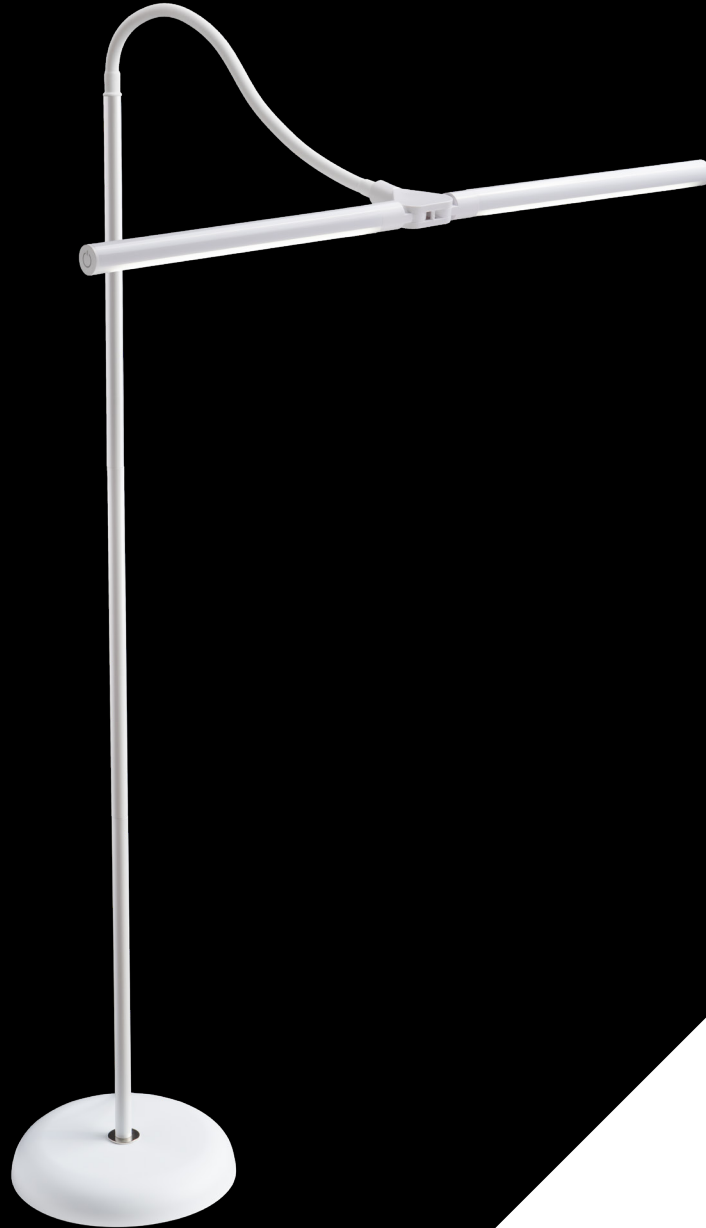

DuoLamp™

FLOOR

Fact Sheet

Double your light and eliminate shadows with the DuoLamp Floor. The adjustable arm directs light exactly where needed, making this lamp a great addition to any salon offering eyelash, eyebrow or tattooing services. With its slim and sleek design, the DuoLamp Floor is unobtrusive and emits a fantastic quality of light and accurate colour matching due to its 56 bright, high quality LEDs.

LIGHT QUALITY

ERGONOMICS

DESIGN

daylightcompany.com

daylight

when light matters

LED 6,000 K daylight

2,090 Lux at 30cm (12")

4 brightness levels

DuoLamp™

FLOOR

DN1530

FEATURES

- Double shade increases your illuminated work surface
- Flexible arm directs light exactly where needed
- Bright daylight LEDs for true colour matching
- Touch switch dimmer with 4 brightness levels
- Lamp brightness: 2,090 Lux at 30cm (12")

SPECIFICATIONS

Product information

Weight	3.5 kg (7.8 lb)
Colour	white
Cable length	1.8 m (68.9")

Light output

Light source	LED
Lumens	700 lm
Lux at 30 cm (12")	2,090
Colour temperature	6,000 K
CRI	80+
Energy consumption	13.5W