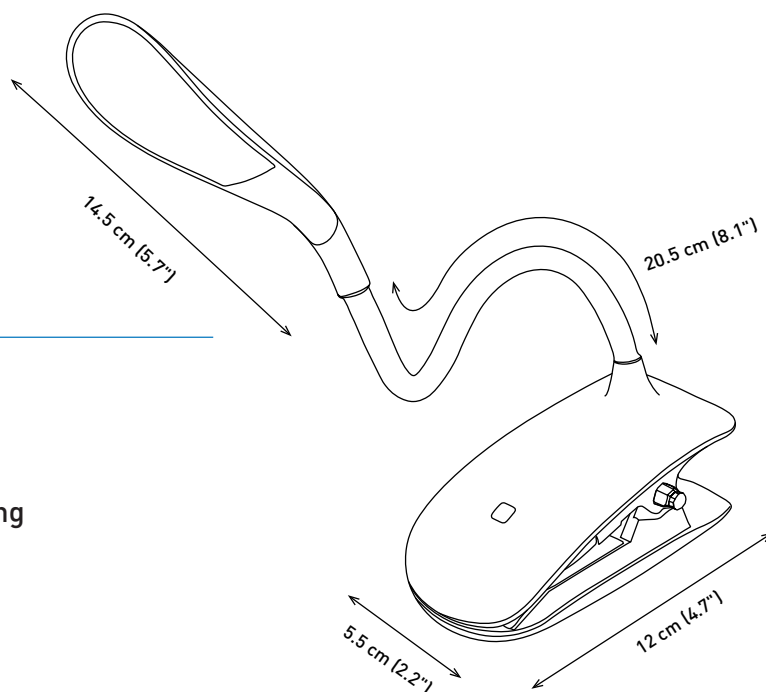

Smart Clip-onTM

RECHARGEABLE LAMP

Fact Sheet

Portable and lightweight, this rechargeable lamp will easily clip onto your book, embroidery or cross stitch frame as well as a variety of other surfaces. Focus the light exactly where you need it with the flexible arm. The internal rechargeable battery can be easily recharged by connecting the supplied USB cable to your laptop or phone charger.

3 brightness levels

Smart Clip-on™

DN1380

RECHARGEABLE LAMP

FEATURES

- Lightweight and portable
- Rechargeable up to 4 hours of light
- Bright daylight LEDs provide true colour matching
- Internal rechargeable battery (incl.)
- USB compatible
- 3 brightness levels

SPECIFICATIONS

Product information

Weight	0.13kg (0.29 lb)
Colour	white
Cable length	1m (39.4")

Light output

Light source	LED
Lumens	85 lm
Lux at 30 cm (12")	400
Colour temperature	6,000 K
CRI	80+
Energy consumption	1.8W

Packaging information

Height	22cm (8.66")
Width	12cm (4.72")
Depth	6cm (2.36")
Packed weight	0.21kg (0.46lb)
Products per master carton	24