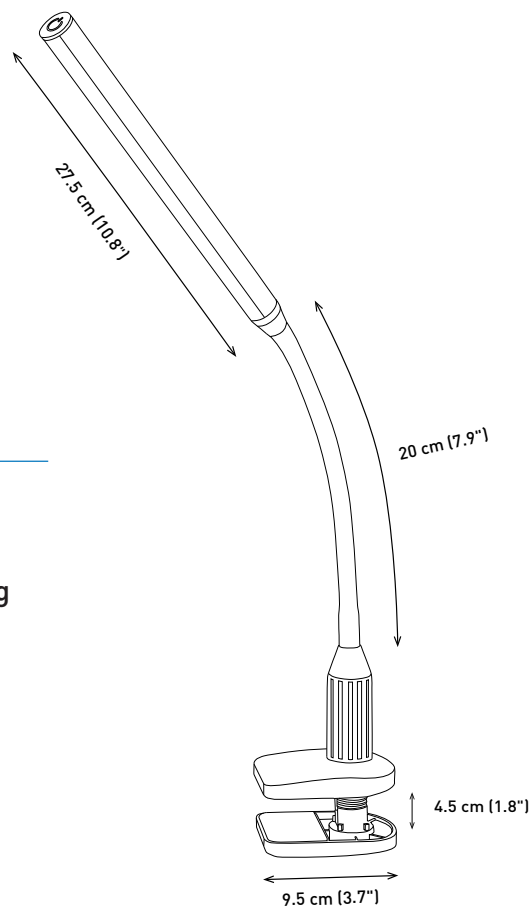

LED 6,000 K daylight

1,145 Lux at 30 cm (12")

4 brightness levels

LIGHT QUALITY

ERGONOMICS

DESIGN

daylightcompany.com

UnoLamp™

CLAMP

DN1410

FEATURES

- Flexible arm directs light exactly where you need it
- 28 high quality bright LEDs provide accurate colour matching
- Touch switch dimmer with 4 brightness levels
- Lamp brightness: 1,145 Lux at 30 cm (12")

SPECIFICATIONS

Product information

Weight	0.35 kg (0.77 lb)
Colour	White
Cable length	1.7 m (66.9")

Light output

Light source	LED
Lumens	400 lm
Lux at 30 cm (12")	1,145
Colour temperature	6,000 K
CRI	80+
Energy consumption	6W

Packaging information

Height	35 cm (13.78")
Width	13 cm (5.12")
Depth	7 cm (2.83")
Packed weight	0.67 kg (1.47 lb)
Products per master carton	12