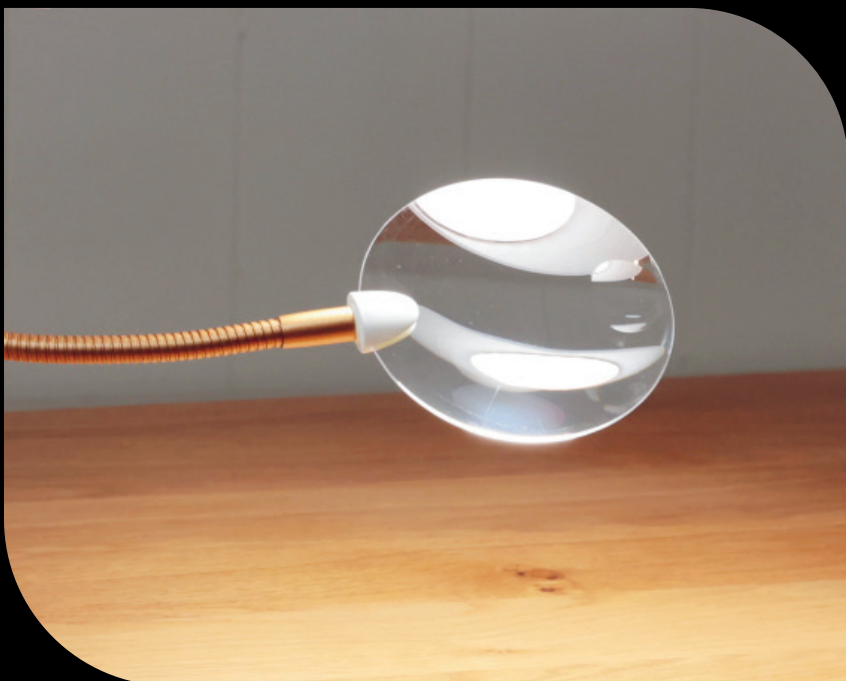

Anita™

FLOOR LAMP

U21088

Features Sheet

95+ CRI

Daylight 6,000K LEDs with 95+ CRI to see colors accurately at any time of day or night.

EXCEPTIONAL BRIGHTNESS

Premium quality LEDs last the life of the product – they never need replacing. (2,600 Lux) easily adjustable using the continuous dimmer switch.

3 COLOR TEMPERATURES

3 color changing temperatures with long press switch: daylight, cool light and warm light.

ACCESSORIES CONVENIENCE

Clip-on tray provides convenience for placing all your accessories.

DOCUMENT YOUR CREATIVITY

Film your creative progress or watch tutorials easily using the handy and sturdy clamp for your phone.

METICULOUS DETAIL

See meticulous detail like never before with the Flex Arm magnifying lens.