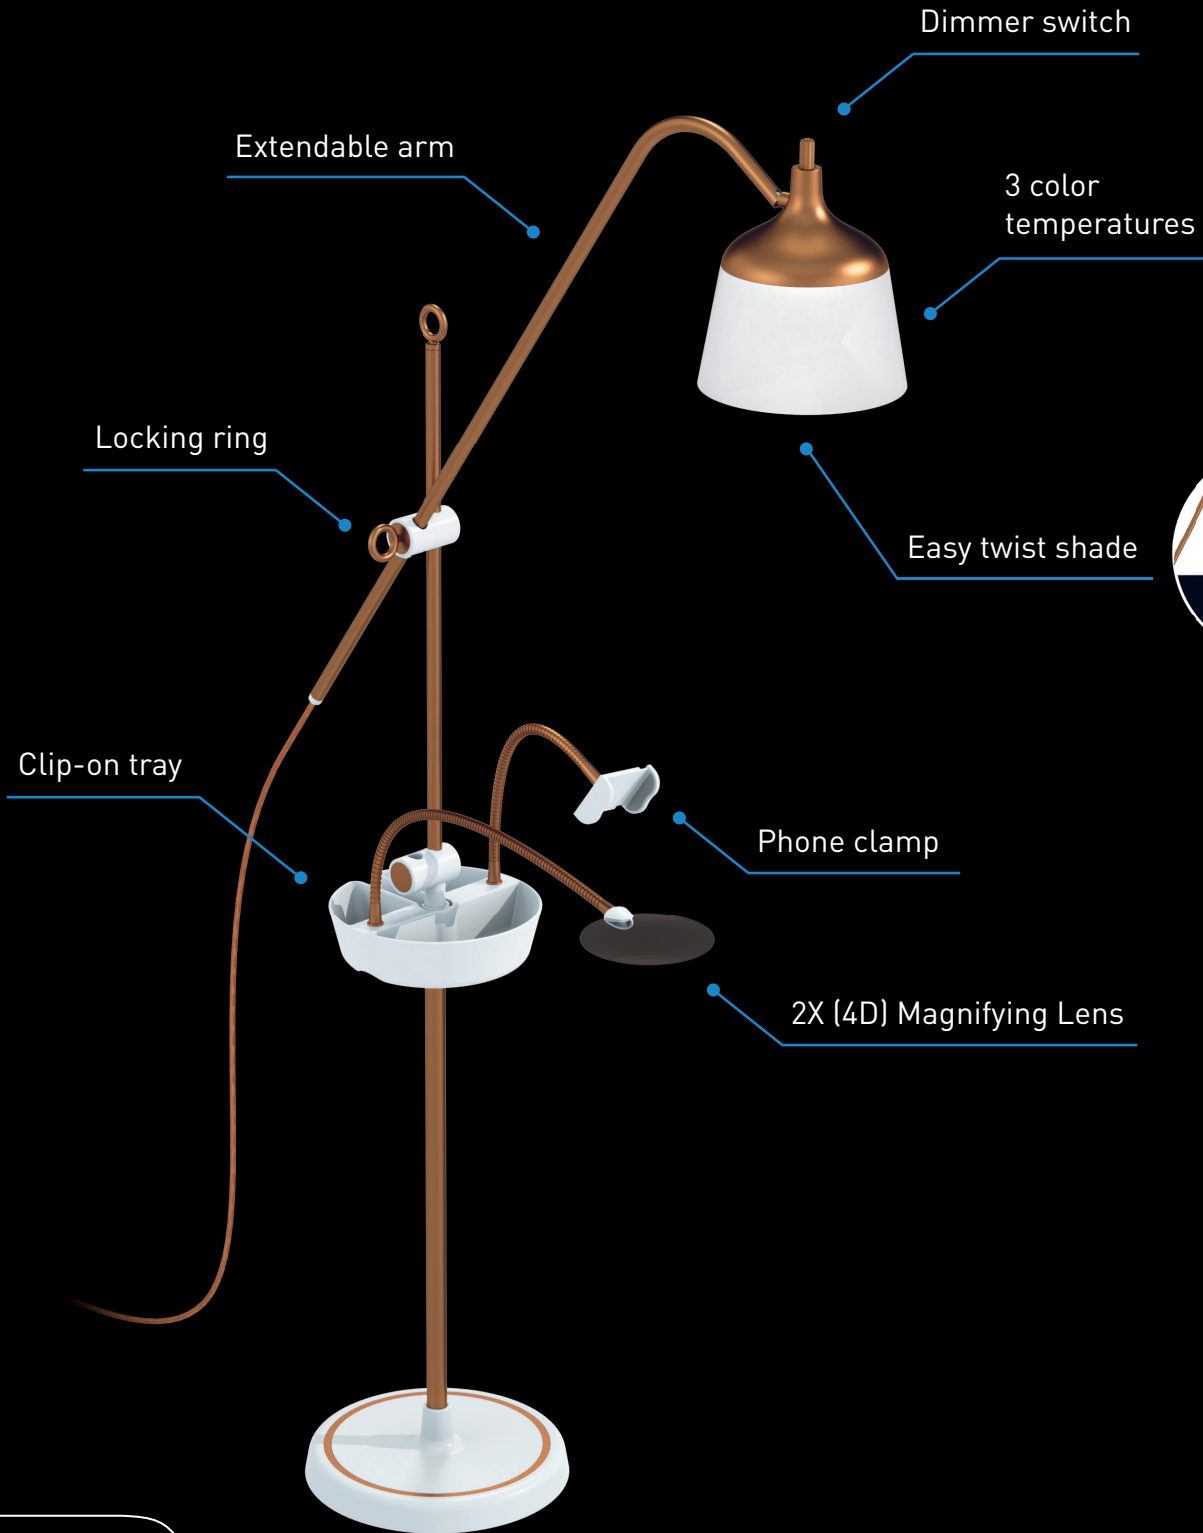

Anita™

FLOOR LAMP

U21088

Features Sheet

95+ CRI

Daylight 6,000K LEDs with 95+ CRI to see colors accurately at any time of day or night.

EXCEPTIONAL BRIGHTNESS

Premium quality LEDs last the life of the product – they never need replacing. (2,600 Lux) easily adjustable using the continuous dimmer switch.

3 COLOR TEMPERATURES

3 color changing temperatures with long press switch: daylight, cool light and warm light.

ACCESSORIES CONVENIENCE

Clip-on tray provides convenience for placing all your accessories.

DOCUMENT YOUR CREATIVITY

Film your creative progress or watch tutorials easily using the handy and sturdy clamp for your phone.

METICULOUS DETAIL

See meticulous detail like never before with the Flex Arm magnifying lens.