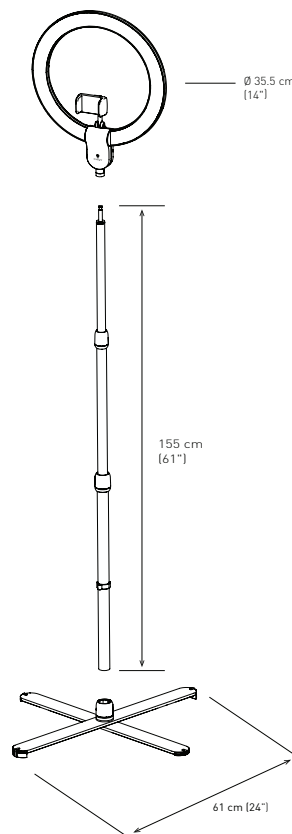

RING LAMP

FEATURES

- Phone holder & USB port
- Telescopic stand
- Continuous dimmer switch
- Fully variable light intensity
- Accurate skin tone rendering
- Flat and stable base
- Adjustable shade - grab and move

SPECIFICATIONS

Product information

Weight	5.7lbs
Colour	Silver/Black
Cable length	137.8"

Packaging information

Height	16"
Width	25"
Depth	3.5"
Packed weight	7lb
Products per master carton	4
Barcode Number	8 09802 35450 8

Light output

Light source	LED
Max. Lux at 30cm	4,500
Colour temperature	6,000K
CRI	90+
Energy consumption	29W

U35450

CARRY-BAG INCLUDED