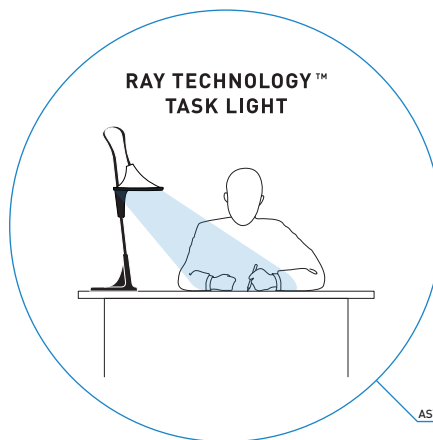

Cometa™

TABLE LAMP

Cometa is a table light unlike any other. This elegant and contemporary lamp emits a focused task light as well as a warm ambient light. The task light utilizes our innovative Ray Technology™ which enables light to be directed forward without angling the lamp so you can read, work or hobby without disturbing anyone else in the room. Choose from 2 color temperatures when using the task light - daylight (6,000K) and warm light (2,700K) - and add ambience to your room with the soft glow from the illuminating shade. The adjustable shade height, variable brightness, USB charging port and a Color Rendering Index of over 95 make the Cometa a truly beautiful, versatile and highly functional lamp.

- Ray Technology™ asymmetric task light
- 2 color temperatures
- Relaxing ambient light

LIGHT QUALITY

ERGONOMICS

DESIGN

Cometa™

TABLE LAMP

U35651

69cm (27") MAXIMUM HEIGHT

TOUCH SWITCH
FOR AMBIENT LIGHT

SWITCH FOR
ASYMMETRIC TASK LIGHT

ADJUSTABLE HEIGHT

20cm (8") DIAMETER

USB CHARGING PORT

FEATURES

- Elegant and contemporary task lamp with ambient light
- Eliminate glare and prevent shadows with our innovative Ray Technology™
- Choose from 2 color temperatures when using the task light - daylight (6,000K) and warm light (2,700K) - perfect for reading and detailed tasks or enjoying a softer spotlight
- Add ambience to your room with the soft glow from the illuminating shade independently or in combination with the task light
- Adjustable shade height so you can adapt the illuminated area to the task at hand
- Built-in USB port enables convenient charging of your phone and other devices
- Variable brightness for the perfect light intensity
- Daylight LEDs with 95+ CRI enable you to see colors perfectly at any time of day or night