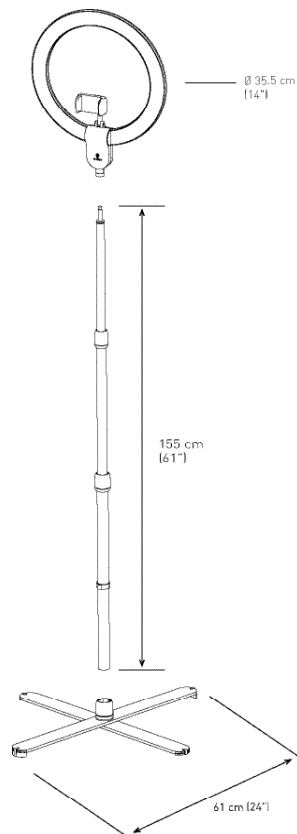

RING LAMP

FEATURES

- Phone holder & USB port
- Telescopic stand
- Continuous dimmer switch
- Fully variable light intensity
- Accurate skin tone rendering
- Flat and stable base
- Adjustable shade - grab and move

SPECIFICATIONS

Product information

Weight	5.7lbs
Colour	Silver/Black
Cable length	137.8"

Light output

Light source	LED
Max. Lux at 30cm	4,500
Colour temperature	6,000K
CRI	90+
Energy consumption	29W

Packaging information

Height	16"
Width	25"
Depth	3.5"
Packed weight	7lb
Products per master carton	4

CARRY-BAG INCLUDED

U35450