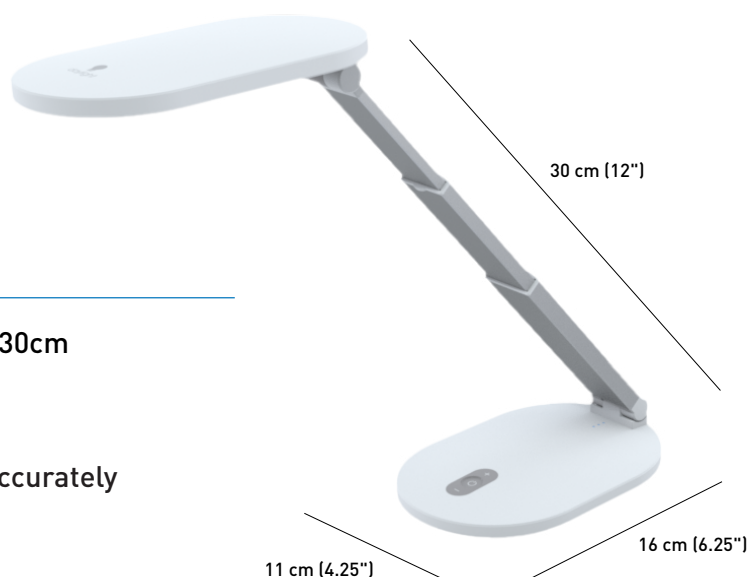

Foldi GoTM

RECHARGEABLE TABLE LAMP

Fact Sheet

The Foldi Go is a rechargeable 'full size' desk lamp supplied with its very own carry case. Position the light exactly where you need it using the long, fully adjustable arm and rotatable shade. One full charge will give you up to 8 hours of consistent and continuous brightness and the handy battery power level indicator lights enable you to monitor the charge level at a glance.

LED 6,000 K daylight

Full size folding desk lamp

Supplied with carry case

LIGHT QUALITY

ERGONOMICS

DESIGN

daylightcompany.com

Foldi Go™

U35050

RECHARGEABLE TABLE LAMP

FEATURES

- Long, adjustable arm with maximum reach of 30cm
- Rotating head to allow accurate positioning
- 4 brightness levels
- High quality LEDs with 95+ CRI to see colors accurately
- Battery power level indicator
- Supplied with carry-case
- USB adapter and cable included
- Ideal for moving around the house or using on the go

SPECIFICATIONS

Product information

Weight	0.85 kg (1.9 lb)
Color	White/Grey
Cable length	1.5 m (59")

Light output

Light source	LED
Lumens	340 lm
Lux at 30 cm (12")	1,300 / 1,100 / 900 / 600
Color temperature	6,000K
CRI	95+
Energy consumption	5W