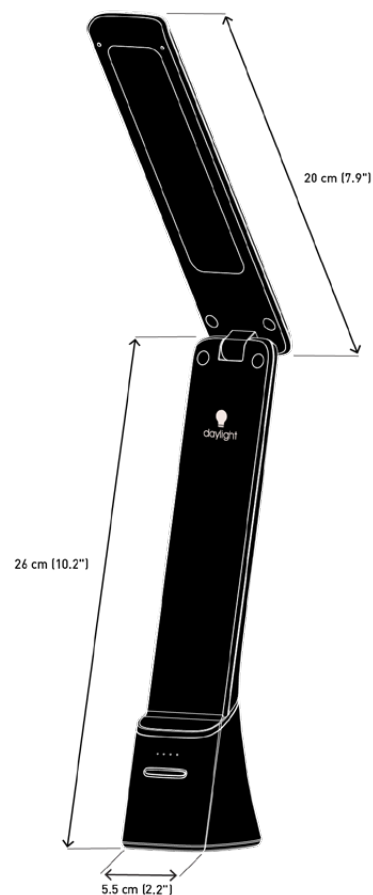

#### Product information

Weight	0.45kg (1lb)
Colour	White/Bronze
Cable length	1.2 m (47.2")