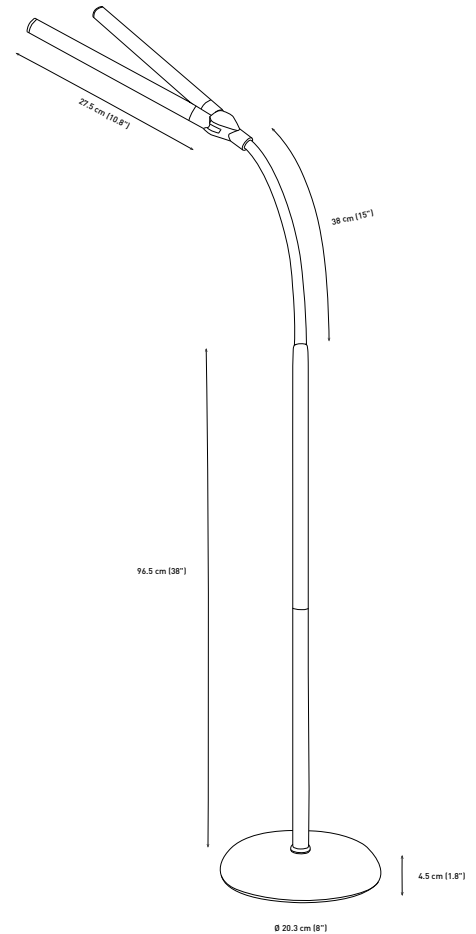

DuoLamp™

FLOOR

Fact Sheet

Double your light and eliminate shadows with the DuoLamp Floor. The adjustable arm directs light exactly where needed, making this lamp a great addition to any salon offering eyelash, eyebrow or tattooing services. With its slim and sleek design, the DuoLamp Floor is unobtrusive and emits a fantastic quality of light and accurate colour matching due to its 56 bright, high quality LEDs.

LED 6,000 K daylight

2,090 Lux at 30cm (12")

4 brightness levels

LIGHT QUALITY

ERGONOMICS

DESIGN

daylightcompany.com

DuoLamp™

FLOOR

UN1530

FEATURES

- Double shade increases your illuminated work surface
- Flexible arm directs light exactly where needed
- Bright daylight LEDs for true colour matching
- Touch switch dimmer with 4 brightness levels
- Lamp brightness: 2,090 Lux at 30cm (12")

SPECIFICATIONS

Product information

Weight	3.5 kg (7.8 lb)
Colour	white
Cable length	1.8 m (68.9")

Light output

Light source	LED
Lumens	700 lm
Lux at 30 cm (12")	2,090
Colour temperature	6,000 K
CRI	80+
Energy consumption	13.5W