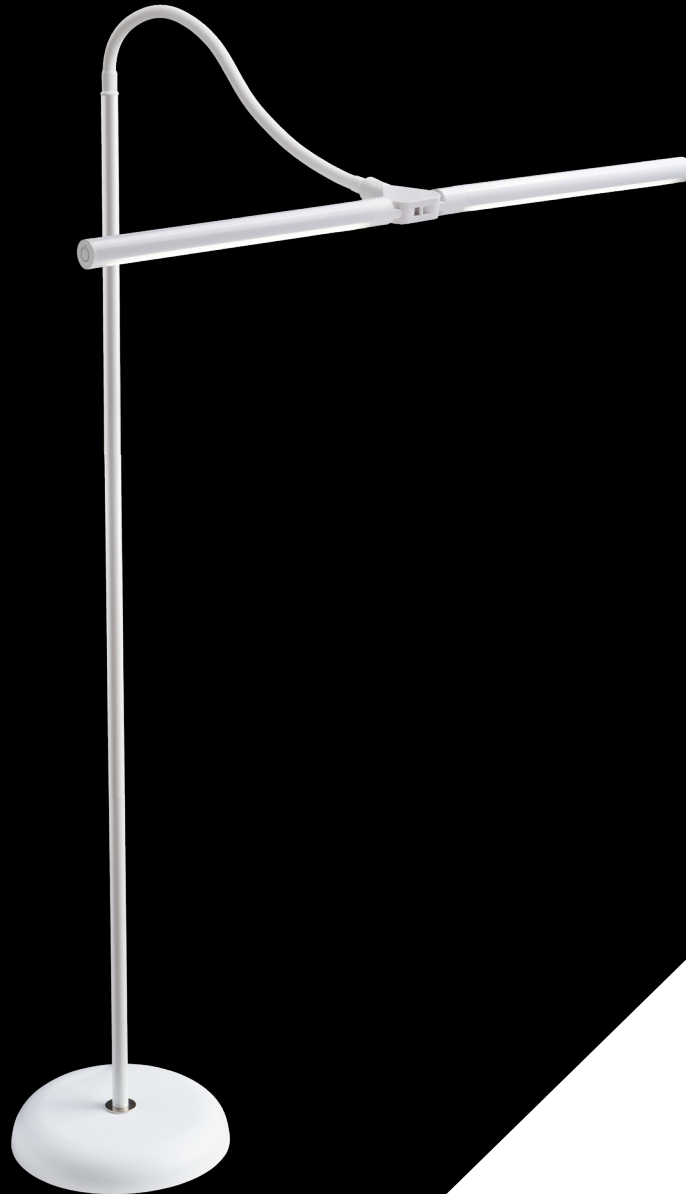

DuoLamp™

FLOOR

Fact Sheet

Double your light and eliminate shadows with the DuoLamp Floor. The adjustable arm directs light exactly where needed, making this lamp a great addition to any salon offering eyelash, eyebrow or tattooing services. With its slim and sleek design, the DuoLamp Floor is unobtrusive and emits a fantastic quality of light and accurate colour matching due to its 56 bright, high quality LEDs.

LED 6,000 K daylight

2,090 Lux at 30cm (12")

4 brightness levels

LIGHT QUALITY

ERGONOMICS

DESIGN

daylightcompany.com

DuoLamp™

FLOOR

UN1530

FEATURES

- Double shade increases your illuminated work surface
- Flexible arm directs light exactly where needed
- Bright daylight LEDs for true colour matching
- Touch switch dimmer with 4 brightness levels
- Lamp brightness: 2,090 Lux at 30cm (12")

SPECIFICATIONS

Product information

Weight	3.5 kg (7.8 lb)
Colour	white
Cable length	1.8 m (68.9")

Light output

Light source	LED
Lumens	700 lm
Lux at 30 cm (12")	2,090
Colour temperature	6,000 K
CRI	80+
Energy consumption	13.5W