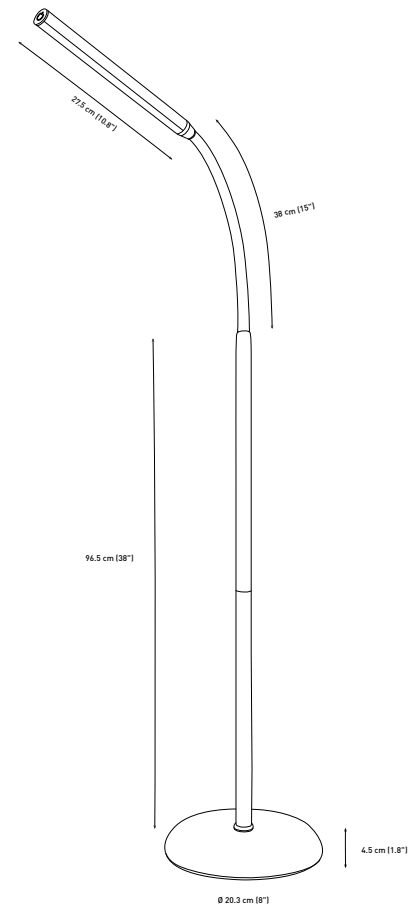

LIGHT QUALITY

ERGONOMICS

DESIGN

daylightcompany.com

LED 6,000 K daylight

1,145 Lux at 30cm (12")

4 brightness levels

UnoLamp™

FLOOR

UN1430

FEATURES

- Flexible arm directs light exactly where you need it
- 28 high quality bright LEDs provide accurate colour matching
- Touch switch dimmer with 4 brightness levels
- Lamp brightness: 1,145 Lux at 30cm (12")

SPECIFICATIONS

Product information

Weight	3.2kg (7.1lbs)
Colour	white
Cable length	1.8 m (68.9")

Light output

Light source	LED
Lumens	400 lm
Lux at 30 cm (12")	1,145
Colour temperature	6,000 K
CRI	80+
Energy consumption	6.0W

Packaging information

Height	42.50cm (16.73")
Width	26.60cm (10.47")
Depth	12cm (4.72")
Packed weight	3.80kg (8.36lb)
Products per master carton	3