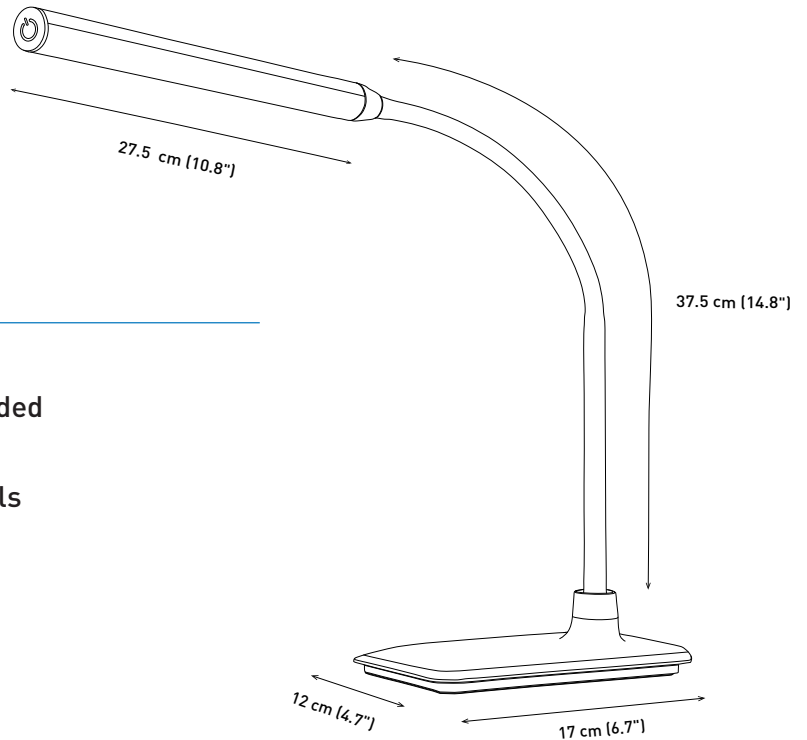

---

LED 6,000 K daylight

---

1,145 Lux at 30cm (12")

---

4 brightness levels

---

LIGHT QUALITY

## FEATURES

- Flexible arm directs light exactly where needed
- Bright LEDs for true colour matching
- Touch switch dimmer with 4 brightness levels
- Lamp brightness: 1,145 Lux at 30cm (12")

### Product information

Weight	0.56 kg (1.23lb)
Colour	white
Cable length	1.5 m (59.1")

### Light output

Light source	LED
Lumens	400 lm
Lux at 30 cm (12")	1,145
Colour temperature	6,000 K
CRI	80+
Energy consumption	6.0W