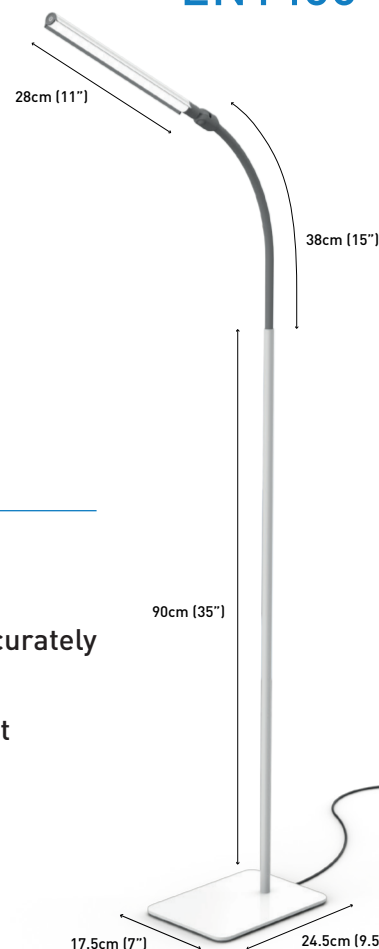

UnoProTM

FLOOR LAMP

EN1460

Fact Sheet

daylight

when light matters

Illuminate your workspace with our new and improved UnoPro Floor Lamp. This bright and flexible lamp has high quality daylight LEDs and 95+ CRI to see detail and colours clearly as if you were in natural light. The anti-glare shade allows for a more ergonomic work environment, along with the pivoting head joint and soft touch flexible arm to direct the light where you need it. The slim, sleek design of the floor lamp enables it to be placed unobtrusively when not in use.

FLOOR LAMP

EN1460

FEATURES

- Bright, flexible and easy to operate task lamp
- High quality daylight LEDs and 95+ CRI so you can see detail and colours accurately
- Anti-glare shade with touch switch dimmer and 4 brightness levels
- Pivoting head joint and soft touch flexible arm directs light where you need it
- Ideal for sewing, reading, crafts, beauty treatments, everyday tasks

SPECIFICATIONS

Product information

Weight	2.3kg
Colour	White/ Grey
Cable length	1.5m

Light output

Light source	LED
Lux at 30cm	1,150
Colour temperature	6,000K
CRI	95+
Energy consumption	8W

Packaging information

Height	58cm
Width	23cm
Depth	7cm
Packed weight	2.8kg
Products per master carton	4