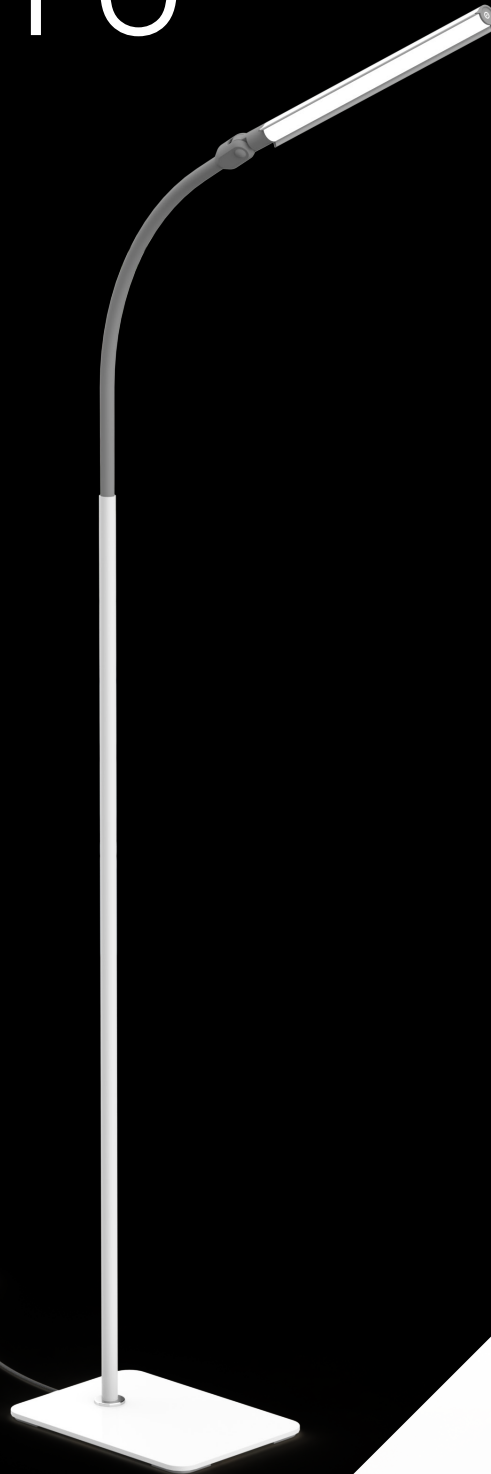

UnoProTM

FLOOR LAMP

EN1460

Fact Sheet

daylight

when light matters

Illuminate your workspace with our new and improved UnoPro Floor Lamp. This bright and flexible lamp has high quality daylight LEDs and 95+ CRI to see detail and colours clearly as if you were in natural light. The anti-glare shade allows for a more ergonomic work environment, along with the pivoting head joint and soft touch flexible arm to direct the light where you need it. The slim, sleek design of the floor lamp enables it to be placed unobtrusively when not in use.

LIGHT QUALITY

ERGONOMICS

DESIGN

daylightcompany.com

LED 6,000K daylight

1,150 Lux at 30cm

4 brightness levels

UnoProTM

FLOOR LAMP

EN1460

FEATURES

- Bright, flexible and easy to operate task lamp
- High quality daylight LEDs and 95+ CRI so you can see detail and colours accurately
- Anti-glare shade with touch switch dimmer and 4 brightness levels
- Pivoting head joint and soft touch flexible arm directs light where you need it
- Ideal for sewing, reading, crafts, beauty treatments, everyday tasks

SPECIFICATIONS

Product information

Weight	2.3kg
Colour	White/ Grey
Cable length	1.5m

Light output

Light source	LED
Lux at 30cm	1,150
Colour temperature	6,000K
CRI	95+
Energy consumption	8W

Packaging information