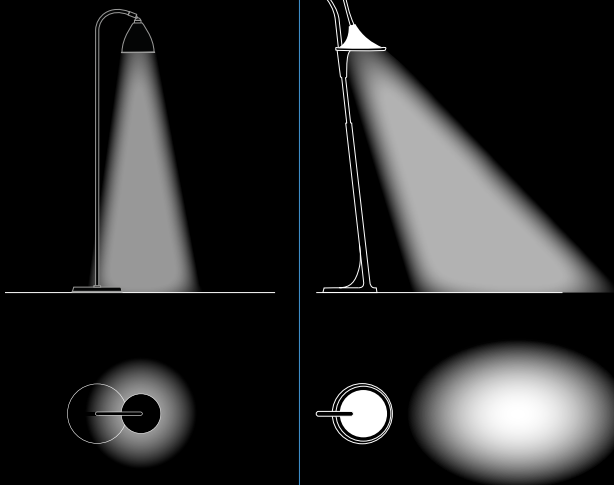

Cometa™

FLOOR LAMP

E35851
Features Sheet

2 Colour Temperatures

Adjustable
Shade Height

3-Step Dimmable
Ambient Light

Ray Technology™
Asymmetric Light

3-Step Dimmable
Task Light

Rotating Base

2-in-1

RAY TECHNOLOGY™ TASK LIGHT

AMBIENT LIGHT

Asymmetric Ray

TRADITIONAL TECHNOLOGY

Maximum brightness
point: 1m (39")

Maximum light
spread: 2m (78")

Shade set at maximum height from floor: 117cm (46")

Ray Technology™ Asymmetric Light

- Throws Light Forward
- Eliminates Glare
- Light Just For You