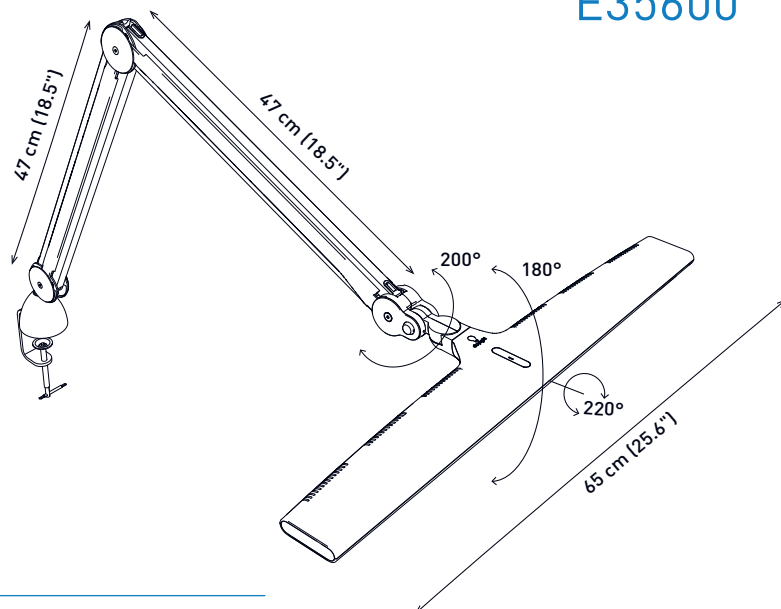

LIGHT QUALITY

ERGONOMICS

DESIGN

daylightcompany.com

LED 6,000K daylight

4,500 Lux at 30cm (12")

3 brightness levels

Luminos™

TABLE LAMP

E35600

FEATURES

- Extra wide shade for an even spread of light over a large area
- 120 powerful daylight LEDs and 95+ CRI for true colour matching
- 3 brightness levels – 4500, 3000 and 2000 Lux
- Multi position head to direct the light where needed
- Heavy duty arm with reinforced joints and covers
- Long reach 112cm (44")

SPECIFICATIONS

Product information

Weight	3.2kg
Colour	Grey/white
Cable length	2.4m

Light output

Light source	LED
Lumens	1,960 lm
Lux at 30cm (12")	4,500
Colour temperature	6,000K
CRI	95+
Energy consumption	22W

Packaging information

Height	40.5cm
Width	91.5cm
Depth	11cm
Packed weight	4.6kg
Products per master carton	2