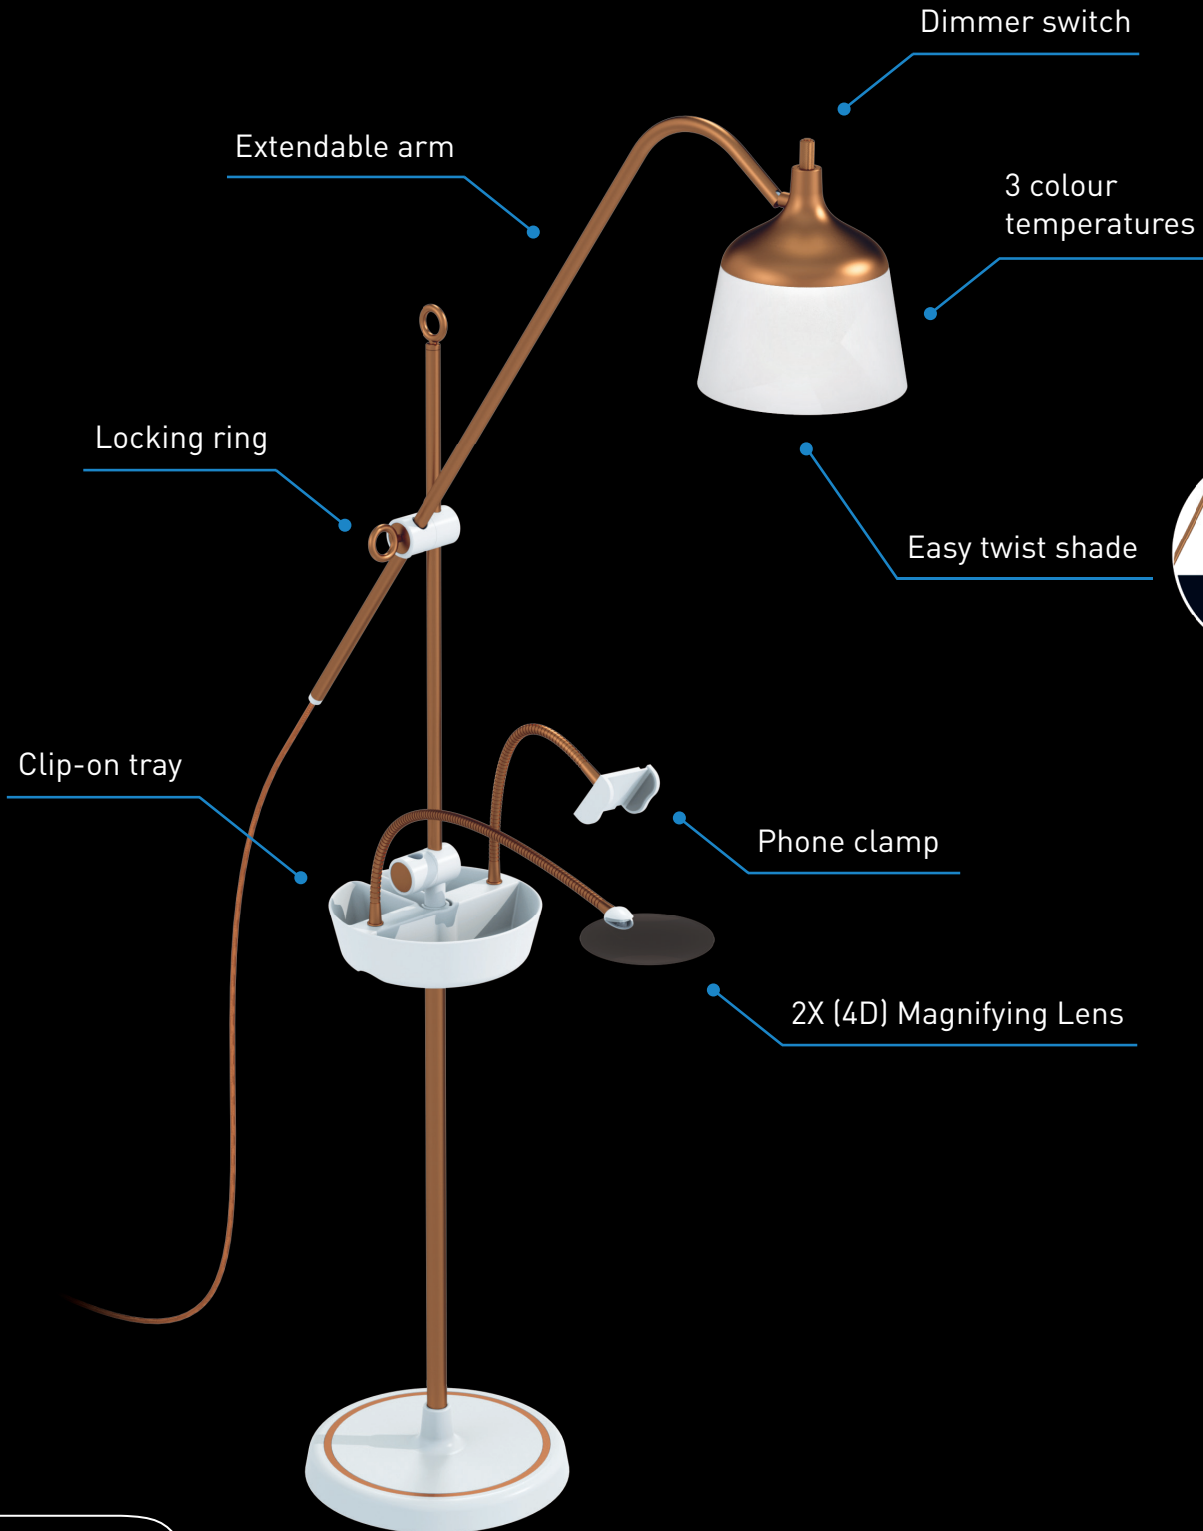

# Anita™

FLOOR LAMP

E21088

Features Sheet

## EXCEPTIONAL BRIGHTNESS

Premium quality LEDs last the life of the product – they never need replacing. (2,600 Lux) easily adjustable using the continuous dimmer switch.

## 3 COLOUR TEMPERATURES

3 colour changing temperatures with long press switch: daylight, cool light and warm light.

## METICULOUS DETAIL

See meticulous detail like never before with the Flex Arm magnifying lens.