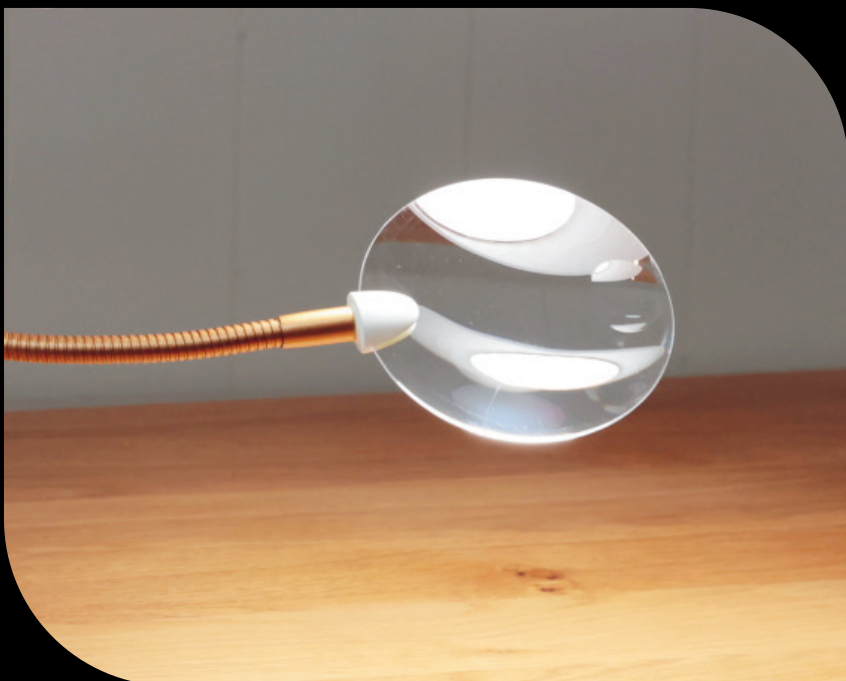

METICULOUS DETAIL

See meticulous detail like never before with the Flex Arm magnifying lens.