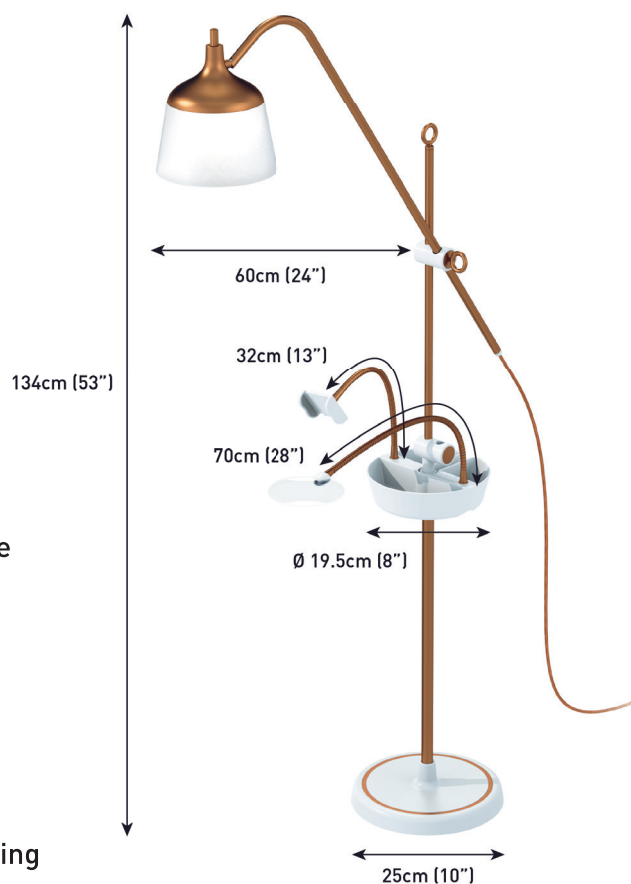

Anita™

FLOOR LAMP

E21088

Fact Sheet

The Anita Floor Lamp is the ultimate crafting tool you've been searching for. Powered by advanced LED technology, it bathes your workspace in 2,600 LUX of natural daylight illumination, bringing your projects to life with vibrant, true-to-life colours, and enabling unparalleled precision.

2,600 lux at 30cm

95+ CRI

6,000K Daylight

LIGHT QUALITY

ERGONOMICS

DESIGN

daylightcompany.com

Anita™

FLOOR LAMP

E21088

FEATURES

- Daylight 6,000K LEDs with 95+ CRI to see colours accurately at any time of day or night
- Exceptional brightness (2,600 Lux) easily adjustable using the continuous dimmer switch
- Illuminated shade for soft ambient light
- 3 colour changing with long press switch: daylight, cool light and warm light
- Extendable arm for longer reach
- 2-way rotating shade for perfect light positioning
- 3 unique accessories including clip-on tray, flex arm magnifying lens and phone clamp
- Braided anti-tangle cable

SPECIFICATIONS

Product information

Weight	5.6kg
Colour	Copper / White
Cable length	3.5m

Light output

Light source	LED
Lumens	800
Lux at 30cm	2,600
Colour temperature	6,000K / 4,000K / 2,700K
CRI	95+
Energy consumption	11.5W