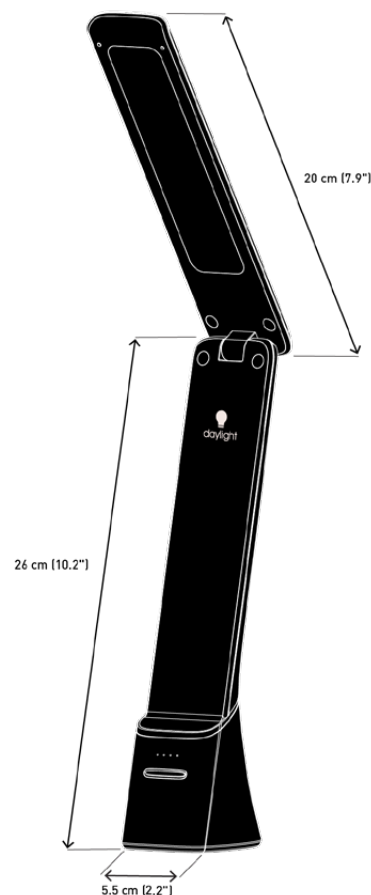

Smart Go^{TM}

EN1370

WIEDERAUFLADBARE LEUCHE

HAUPTMERKMALE

- Leicht und tragbar
- 3-Stufen-Dimmer
- Wiederaufladbar für bis zu 6,5 Stunden Licht
- Helle Tageslicht-LEDs für echte Farbübereinstimmung
- Interner Akku (inkl.)
- USB kompatibel
- Getreue Farbwiedergabe zu jeder Tages- und Nachtzeit (CRI 95+)

TECHNISCHE ANGABEN

Produktinformationen

Gewicht	0,45 kg
Farbe	Weiß/Bronze
Kabellänge	1,2 m

Lichtleistung

Leuchtmittel	LED
Lumen	120
Lux bei 30 cm	630
Farbtemperatur	6 000 K
Farbwiedergabeindex	95+
Energieverbrauch	5W

Verpackungsinformationen

Höhe	30 cm
Breite	10 cm
Tiefe	8,4 cm
Gewicht verpackt	0,55 kg
Menge pro Umkarton	20