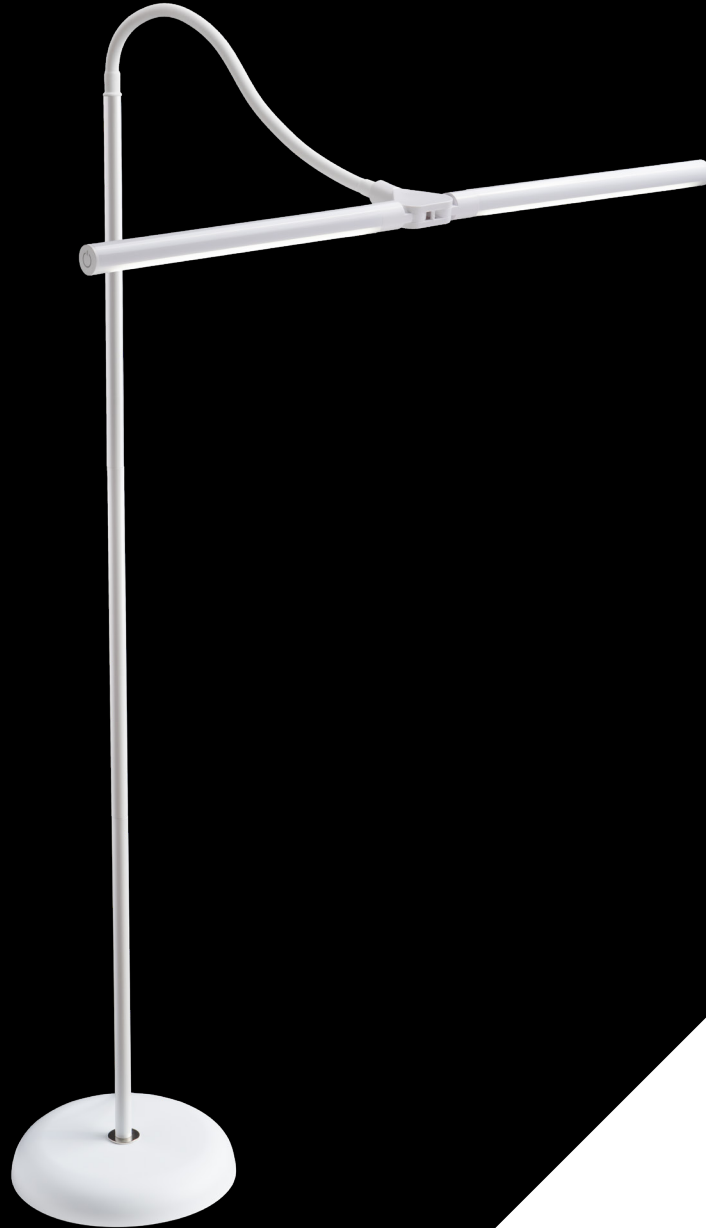

DuoLamp™

FLOOR

Fact Sheet

Double your light and eliminate shadows with the DuoLamp Floor. The adjustable arm directs light exactly where needed, making this lamp a great addition to any salon offering eyelash, eyebrow or tattooing services. With its slim and sleek design, the DuoLamp Floor is unobtrusive and emits a fantastic quality of light and accurate colour matching due to its 56 bright, high quality LEDs.

LIGHT QUALITY

ERGONOMICS

DESIGN

daylightcompany.com

daylight

when light matters

LED 6,000 K daylight

2,090 Lux at 30cm (12")

4 brightness levels

DuoLamp™

FLOOR

AN1530

FEATURES

- Double shade increases your illuminated work surface
- Flexible arm directs light exactly where needed
- Bright daylight LEDs for true colour matching
- Touch switch dimmer with 4 brightness levels
- Lamp brightness: 2,090 Lux at 30cm (12")

SPECIFICATIONS

Product information

Weight	3.5 kg (7.8 lb)
Colour	white
Cable length	1.8 m (68.9")

Light output

Light source	LED
Lumens	700 lm
Lux at 30 cm (12")	2,090
Colour temperature	6,000 K
CRI	80+
Energy consumption	13.5W