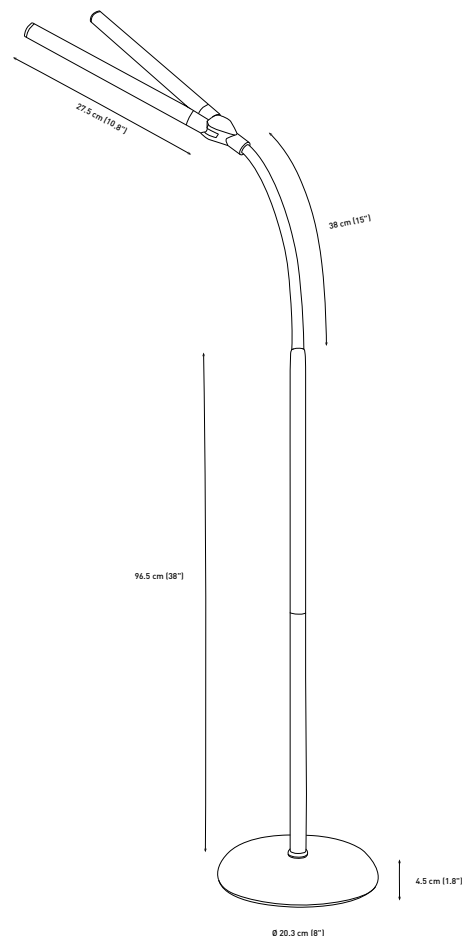

DuoLamp™

FLOOR

Fact Sheet

Double your light and eliminate shadows with the DuoLamp Floor. The adjustable arm directs light exactly where needed, making this lamp a great addition to any salon offering eyelash, eyebrow or tattooing services. With its slim and sleek design, the DuoLamp Floor is unobtrusive and emits a fantastic quality of light and accurate colour matching due to its 56 bright, high quality LEDs.

4 brightness levels

DuoLamp™

FLOOR

AN1530

FEATURES

- Double shade increases your illuminated work surface
- Flexible arm directs light exactly where needed
- Bright daylight LEDs for true colour matching
- Touch switch dimmer with 4 brightness levels
- Lamp brightness: 2,090 Lux at 30cm (12")

SPECIFICATIONS

Product information

Weight	3.5 kg (7.8 lb)
Colour	white
Cable length	1.8 m (68.9")

Light output

Light source	LED
Lumens	700 lm
Lux at 30 cm (12")	2,090
Colour temperature	6,000 K
CRI	80+
Energy consumption	13.5W

Packaging information

Height	43cm (16.93")
Width	27cm (10.63")
Depth	13cm (5.12")
Packed weight	3.90kg (8.58lb)
Products per master carton	3